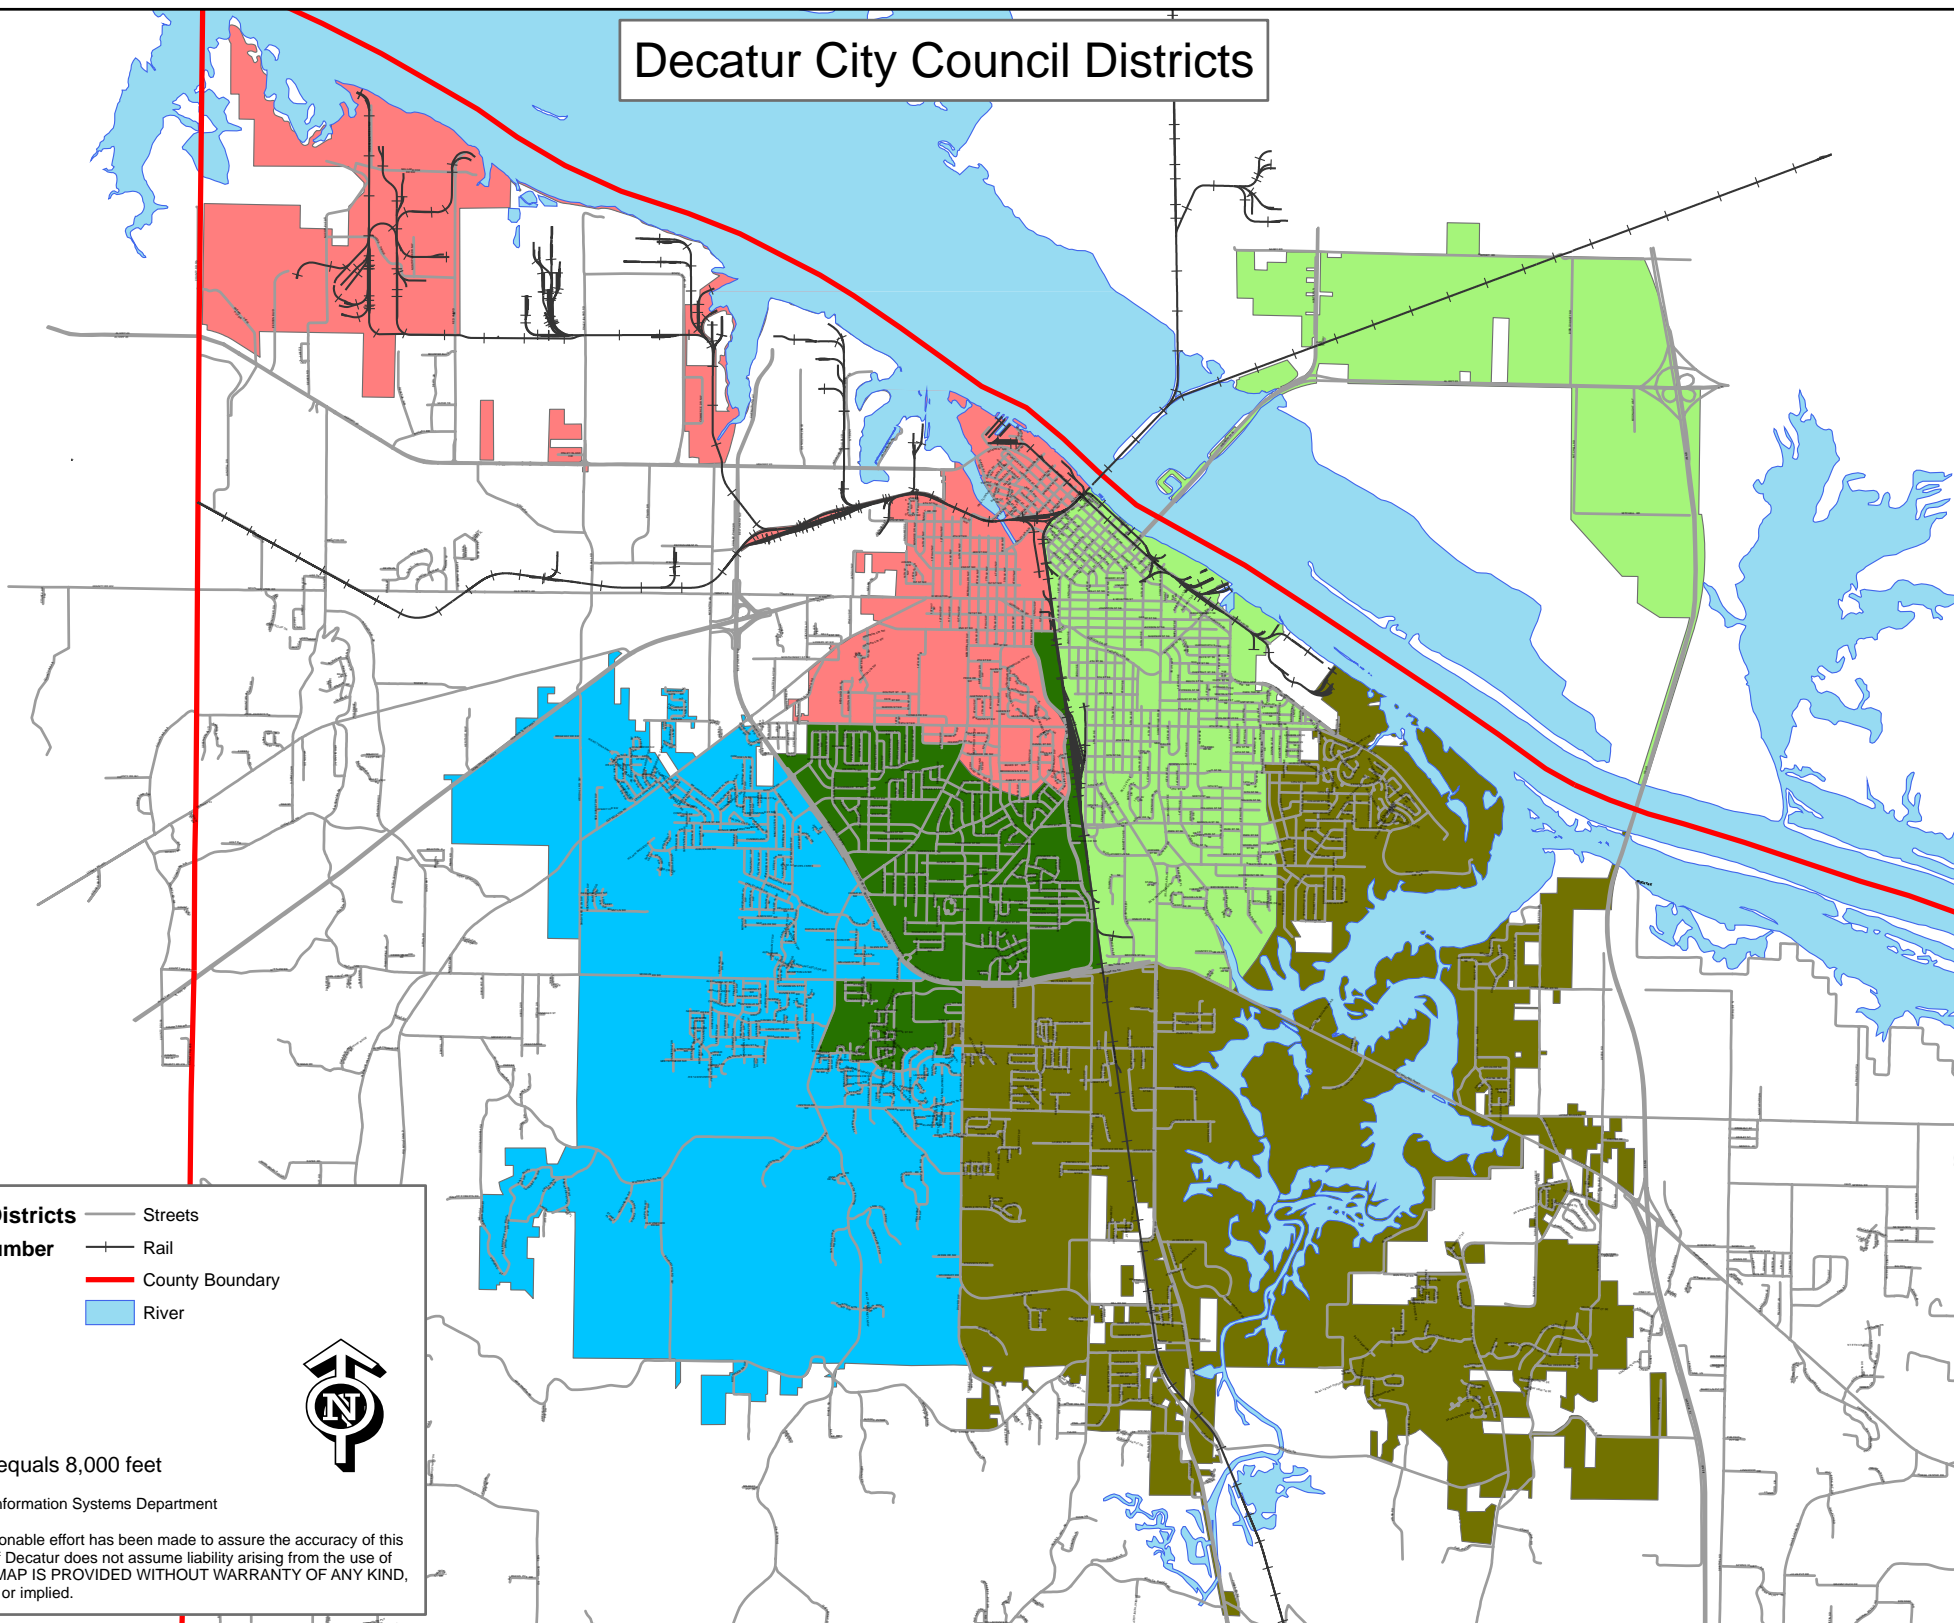

Decatur City Council Districts

Council Districts

District Number

- 1
 - 2
 - 3
 - 4
 - 5
- Streets
 - Rail
 - County Boundary
 - River

1 inch equals 8,000 feet

City of Decatur Information Systems Department

Note: Every reasonable effort has been made to assure the accuracy of this map. The City of Decatur does not assume liability arising from the use of this map. THIS MAP IS PROVIDED WITHOUT WARRANTY OF ANY KIND, either expressed or implied.